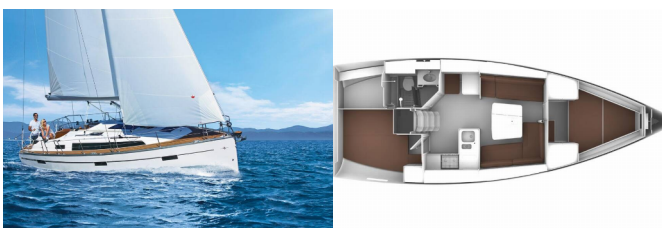

# BAVARIA CRUISER 37 STYLE

Skylla (2020)

Noa Yachting • Kralja Zvonimira 56 • 21000 Solin • Croatia

Phone: +385 99 4256 300

E-mail: [booking@noa-yachting.com](mailto:booking@noa-yachting.com)

Web: [www.noa-yachting.com](http://www.noa-yachting.com)

Yacht Base	ACI Marina Trogir, Croatia
Yacht ID	235
Charter Brand	Bavaria Yachtbau
Name	Skylla
Production Year	2020
Length	37 Ft
Cabins	2
Berths	4 + 2
Max Persons	6
Heads	1

**COMFORT:** Cockpit cushions

**DECK:** Anchor line, Anchor swivel, Bimini top, Black ball, Black conus, Boat hook, Bosun's chair (Safe seat) (boatswain's chair), Canister for water, Cockpit table, Cockpit/stern, outside shower, Dinghy, Dinghy (byboat) pump, Electric anchor windlass, Fenders, Gangway, Hawser, Impeller, V-belt, oilfilter, Jerry cans for diesel, Main anchor, Mooring ropes , Plastic bucket, Repair box for dinghy, Round/globular fender, Spare anchor (Reserve, Auxiliary anchor), Spotlight / Headlights, Sprayhood, Spring line, Teak cockpit, Teak deck, Water hose