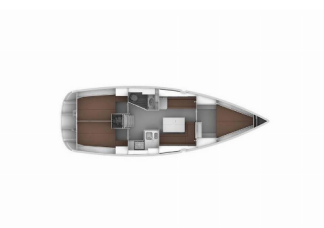

BAVARIA CRUISER 36

Bluesbreaker (2013)

Noa Yachting • Kralja Zvonimira 56 • 21000 Solin • Croatia

Phone: +385 99 4256 300

E-mail: booking@noa-yachting.com

Web: www.noa-yachting.com

Yacht Base	Ijsselmeer/Lelystad Haven, Netherlands
Yacht ID	236
Charter Brand	Bavaria Yachtbau
Name	Bluesbreaker
Production Year	2013
Length	37 Ft
Cabins	3
Berths	6
Max Persons	6
Heads	1

COMFORT: Cockpit cushions

DECK: Anchor line, Anchor swivel, Bimini top, Black ball, Black conus, Boat hook, Bosun's chair (Safe seat) (boatswain's chair), Cockpit table with light, Cockpit/stern, outside shower, Electric anchor windlass, Fenders, Hawser, Impeller, V-belt, oilfilter, Main anchor, Mooring ropes , Plastic bucket, Round/globular fender, Spare anchor (Reserve, Auxiliary anchor), Spotlight / Headlights, Sprayhood, Spring line, Teak cockpit, Water hose