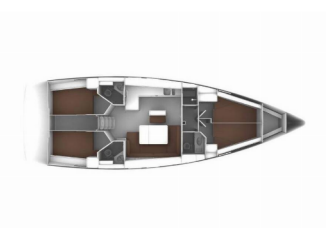

BAVARIA CRUISER 46

Divine (2020)

Noa Yachting • Kralja Zvonimira 56 • 21000 Solin • Croatia

Phone: +385 99 4256 300

E-mail: booking@noa-yachting.com

Web: www.noa-yachting.com

Yacht Base	Volos, Greece
Yacht ID	254
Charter Brand	Bavaria Yachtbau
Name	Divine
Production Year	2020
Length	47 Ft
Cabins	4
Berths	8 + 1
Max Persons	9
Heads	3

DECK: Anchor line, Anchor swivel, Bimini top, Black ball, Black conus, Boat hook, Bosun's chair (Safe seat) (boatswain's chair), Canister for water, Cockpit table, Cockpit/stern, outside shower, Dinghy, Dinghy (byboat) pump, Electric anchor windlass, Fenders, Gangway, Hawser, Impeller, V-belt, oilfilter, Jerry cans for diesel, Main anchor, Mooring ropes , Plastic bucket, Repair box for dinghy, Round/globular fender, Spare anchor (Reserve, Auxiliary anchor), Spotlight / Headlights, Sprayhood, Spring line, Teak cockpit, Water hose