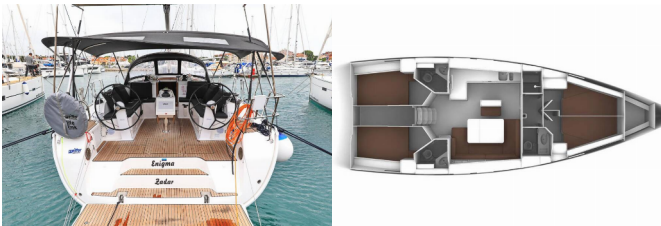

Yacht Base	Marina Kornati, Biograd, Croatia
Yacht ID	290
Charter Brand	Bavaria Yachtbau
Name	Enigma
Production Year	2021
Length	47 Ft
Cabins	4
Berths	8 + 1
Max Persons	9
Heads	3

**COMFORT:** Cockpit cushions

**DECK:** Anchor line, Anchor swivel, Bimini top, Black ball, Black conus, Boat hook, Bosun's chair (Safe seat) (boatswain's chair), Canister for water, Cockpit table, Cockpit/stern, outside shower, Dinghy, Dinghy (byboat) pump, Electric anchor windlass, Fenders, Gangway, Hawser, Impeller, V-belt, oilfilter, Jerry cans for diesel, Main anchor, Mooring ropes , Plastic bucket, Repair box for dinghy, Round/globular fender, Spare anchor (Reserve, Auxiliary anchor), Spotlight / Headlights, Sprayhood, Spring line, Teak cockpit, Water hose