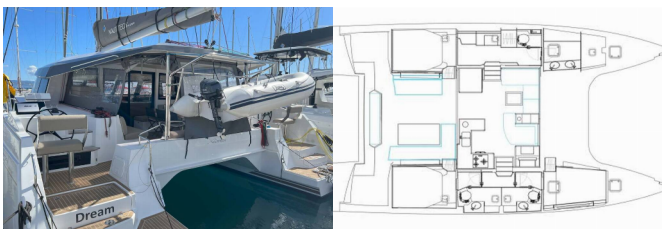

Yacht Base	ACI Marina Split, Croatia
Yacht ID	385
Charter Brand	Nautitech Rochefort
Name	Dream (cat)
Production Year	2022
Length	45 Ft
Cabins	3 + 2
Berths	6 + 2
Max Persons	8
Heads	3

**COMFORT:** Cockpit cushions

**DECK:** Black ball, Black conus, Boat hook, Bosun's chair (Safe seat) (boatswain's chair), Canister for water, Cockpit full tent, Cockpit table, Cockpit/stern, outside shower, Davit, Dinghy, Electric anchor windlass, Fenders, Gangway, Hawser, Impeller, V-belt, oilfilter, Main anchor, Mooring ropes , Plastic bucket, Remote control for anchor winch with chain counter at helm, Round/globular fender, Spring line, Water hose