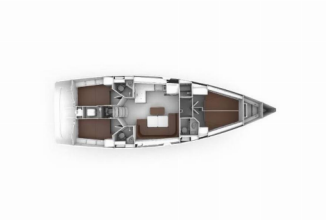

BAVARIA CRUISER 46 STYLE

Cala Mawa (2023)

Noa Yachting • Kralja Zvonimira 56 • 21000 Solin • Croatia

Phone: [+385 99 4256 300](tel:+385994256300)

E-mail: booking@noa-yachting.com

Web: www.noa-yachting.com

Yacht Base	Trogir, Marina Trogir (ex.SCT), Croatia
Yacht ID	408
Charter Brand	Bavaria Yachtbau
Name	Cala Mawa
Production Year	2023
Length	47 Ft
Cabins	4
Berths	8 + 1
Max Persons	9
Heads	3