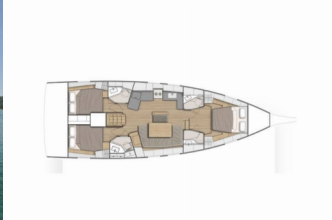

Web: [www.noa-yachting.com](http://www.noa-yachting.com)

---

<b>Yacht Base</b>	Golfo Aranci Marina Dell'Isola, Italy
<b>Yacht ID</b>	456
<b>Charter Brand</b>	Bénéteau
<b>Name</b>	Salina
<b>Production Year</b>	2022
<b>Length</b>	48 Ft
<b>Cabins</b>	3
<b>Berths</b>	6 + 1
<b>Max Persons</b>	7
<b>Heads</b>	3

**COMFORT:** Cockpit cushions

**DECK:** Anchor line, Anchor swivel, Bimini top, Black ball, Black conus, Boat hook, Bosun's chair (Safe seat) (boatswain's chair), Canister for water, Cockpit table with light, Cockpit/stern, outside shower, Dinghy, Dinghy (byboat) pump, Electric anchor windlass, Fenders, Gangway, Hawser, Impeller, V-belt, oilfilter, Jerry cans for diesel, Main anchor, Mooring ropes , Plastic bucket, Repair box for dinghy, Round/globular fender, Spare anchor (Reserve, Auxiliary anchor), Spotlight / Headlights, Sprayhood, Teak cockpit, Water hose