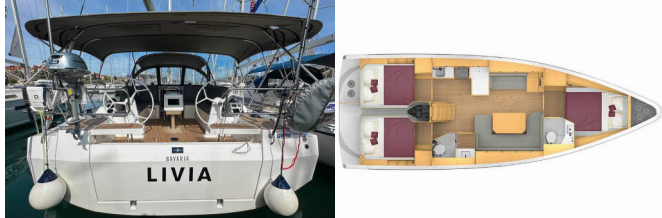

Yacht Base	Marina Tehnomont Veruda, Pula, Croatia
Yacht ID	500
Charter Brand	Bavaria Yachtbau
Name	Livia
Production Year	2024
Length	41 Ft
Cabins	3
Berths	6 + 1
Max Persons	7
Heads	2

COMFORT: Cockpit cushions

DECK: Anchor line, Anchor swivel, Bimini top, Black ball, Black conus, Boat hook, Bosun's chair (Safe seat) (boatswain's chair), Canister for water, Cockpit table, Cockpit/stern, outside shower, Dinghy, Dinghy (byboat) pump, Electric anchor windlass, Fenders, Gangway, Hawser, Impeller, V-belt, oilfilter, Jerry cans for fuel, Main anchor, Mooring ropes , Plastic bucket, Repair box for dinghy, Round/globular fender, Spare anchor (Reserve, Auxiliary anchor), Spotlight / Headlights, Sprayhood, Spring line, Teak cockpit, Water hose

ENTERTAINMENT: Outdoor speakers, Radio

GALLEY: Gas bottles, Hot water, Kitchen utensils (Galley equipment, cutlery), Refrigerator

INTERIOR: Barometer, Clock, Lowerable salon table

NAVIGATION: 3 blade folding propeller, AIS, Autopilot, Bow thruster, Bretonplotter, Composite steering wheels, GPS chart plotter - cockpit, Harbour guides, Logge/Lot/Speed/Wind, Navigation (Nautical) charts and nautical guide , Navigation set, Parallel ruler, Radar reflector, Spyglass with bearing compass, Windex

SAFETY: Distress signals, Fire extinguisher , First aid kit , Flashlight, Fog horn, Life belts (Safety harness), Life buoy + Flashing light, Life jackets, Liferaft , Set of tools , VHF radio , Wire (shroud) cutter

YACHT ELECTRICS: Batteries, Battery charger , Heating, Inverter, Shore connection 220 V, Solar panels, USB sockets