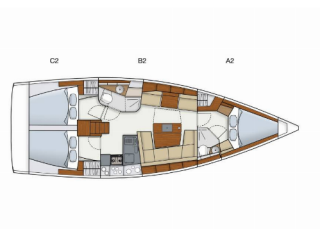

Yacht Base	Marina Kastela, Croatia
Yacht ID	51
Charter Brand	Hanse Yachts
Name	Ivy
Production Year	2015
Length	41 Ft
Cabins	3
Berths	6 + 2
Heads	2

**COMFORT:** Bed linen

**DECK:** Bathing platform, Bimini top, Cockpit table, Cockpit/stern, outside shower, Dinghy, Electric anchor windlass, Sprayhood, Teak cockpit