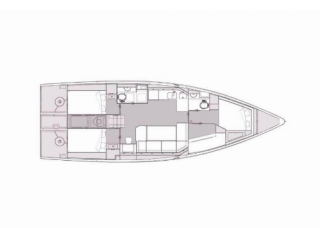

ELAN IMPRESSION 43

Alfa One (2024)

Noa Yachting • Kralja Zvonimira 56 • 21000 Solin • Croatia

Phone: +385 99 4256 300

E-mail: booking@noa-yachting.com

Web: www.noa-yachting.com

| | |
|-----------------|---------------------------|
| Yacht Base | Marina Portorož, Slovenia |
| Yacht ID | 573 |
| Charter Brand | Elan Marine |
| Name | Alfa One |
| Production Year | 2024 |
| Length | 44 Ft |
| Cabins | 4 |
| Berths | 8 + 2 |
| Max Persons | 10 |
| Heads | 2 |

DECK: Anchor line, Anchor swivel, Bimini top, Black ball, Black conus, Boat hook, Bosun's chair (Safe seat) (boatswain's chair), Chairs, Cockpit table, Cockpit/stern, outside shower, Dinghy, Dinghy (byboat) pump, Electric anchor windlass, Fenders, Gangway, Hawser, Impeller, V-belt, oilfilter, Main anchor, Mooring ropes , Plastic bucket, Round/globular fender, Spare anchor (Reserve, Auxiliary anchor), Spotlight / Headlights, Sprayhood, Spring line, Water hose