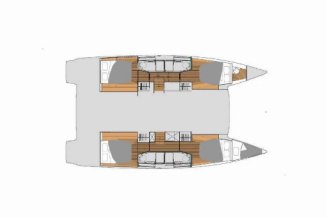

Yacht Base	Trogir, Marina Trogir (ex.SCT), Croatia
Yacht ID	665
Charter Brand	Fountaine Pajot
Name	Diadem
Production Year	2025
Length	44 Ft
Cabins	4 + 1
Berths	8 + 2 + 1
Max Persons	11
Heads	4 + 1

COMFORT: Sundeck cushions

DECK: Anchor line, Anchor swivel, Bimini top, Black ball, Black conus, Boat hook, Bosun's chair (Safe seat) (boatswain's chair), Canister for water, Cockpit table, Cockpit/stern, outside shower, Davit, Dinghy, Dinghy (byboat) pump, Electric anchor windlass, Fenders, Gangway, Hawser, Impeller, V-belt, oilfilter, Jerry cans for diesel, Main anchor, Mooring ropes , Plastic bucket, Repair box for dinghy, Round/globular fender, Spare anchor (Reserve, Auxiliary anchor), Spotlight / Headlights, Sprayhood, Spring line, Teak cockpit, Water hose

ENTERTAINMENT: Outdoor speakers, Radio

GALLEY: Gas bottles, Hot water, Kitchen utensils (Galley equipment, cutlery), Refrigerator

INTERIOR: Barometer, Clock, Electric fans in cabins, Lowerable salon table

NAVIGATION: AIS, Autopilot, Bretonplotter, GPS chart plotter - cockpit, Harbour guides, Logge/Lot/Speed/Wind, Navigation (Nautical) charts and nautical guide , Navigation set, Parallel ruler, Radar reflector, Windex

SAFETY: Distress signals, Fire extinguisher , First aid kit , Flashlight, Fog horn, Life belts (Safety harness), Life buoy + Flashing light, Life jackets, Liferaft , Set of tools , VHF radio , Wire (shroud) cutter

SAILS: Electric winch, Lazy bag, Lazy jacks

YACHT ELECTRICS: Air Conditioning, Batteries, Battery charger , Battery storage system, Generator, Heating, Inverter, Shore connection 220 V, Solar panels, USB sockets